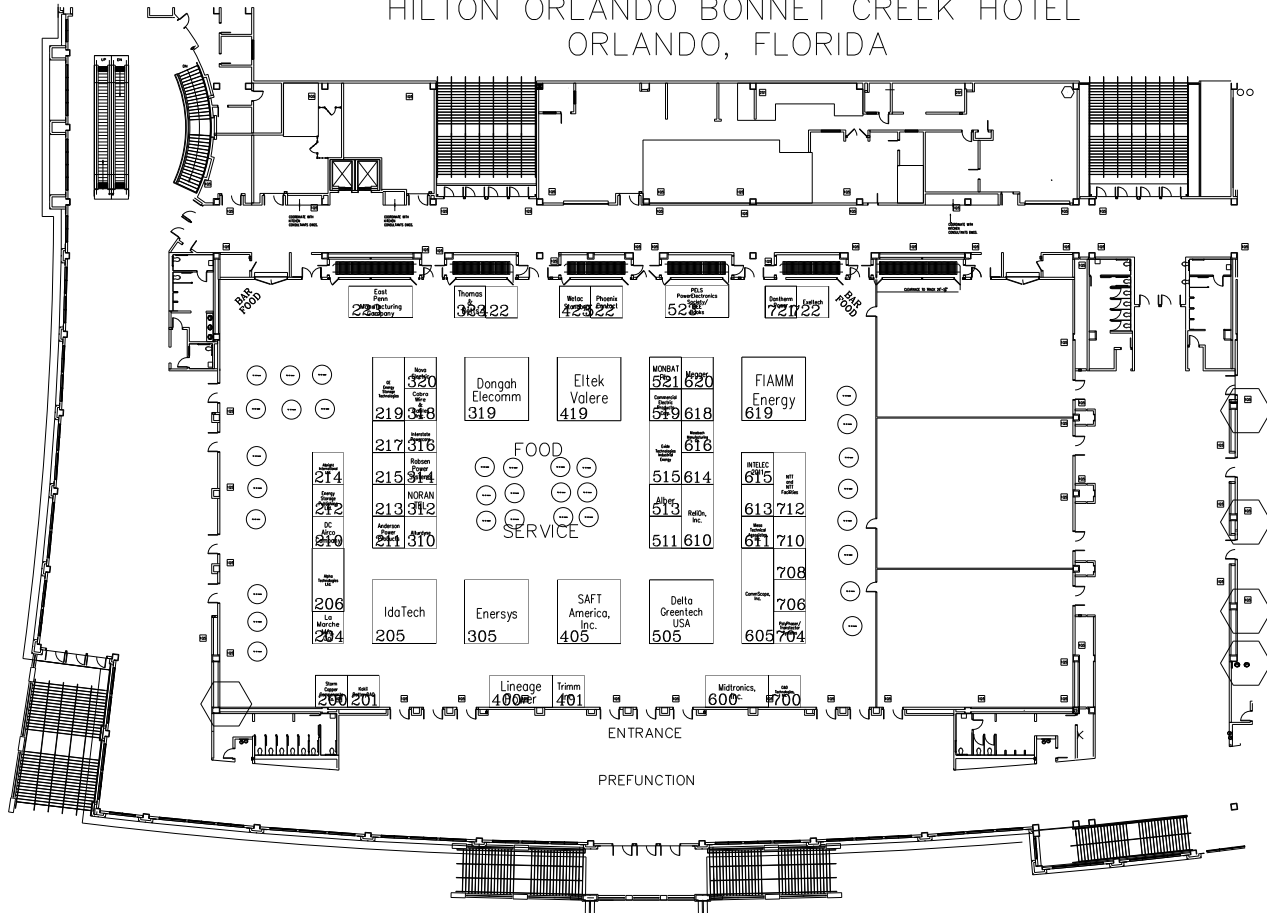

INTELEC 2010
 JUNE 6 - 10, 2010
 BONNET CREEK BALLROOM
 HILTON ORLANDO BONNET CREEK HOTEL
 ORLANDO, FLORIDA

Inventory as of 06/25/2009

Dimension	Size	Qty	SqFt
10'x10'	100	96	9,600
20'x20'	400	6	2,400

Totals: 102 12,000