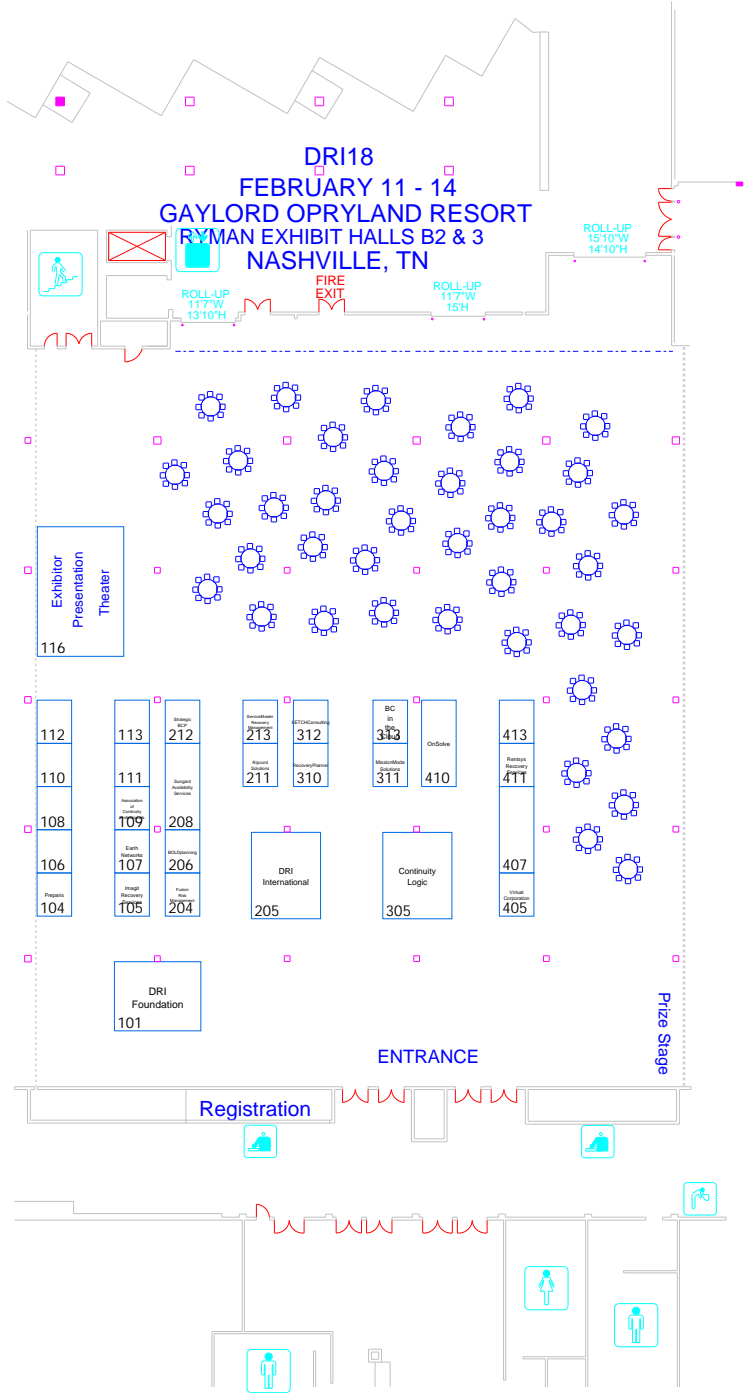

DRI18
FEBRUARY 11 - 14
GAYLORD OPRYLAND RESORT
RYMAN EXHIBIT HALLS B2 & 3
NASHVILLE, TN

Exhibitor
 Presentation
 Theater
 116

112
 110
 108
 106
 104

113
 111
 109
 107
 105

212
 208
 206
 204

213
 211
 205

312
 310
 305

313
 311
 410

413
 411
 407
 405

DRI
 Foundation
 101

ENTRANCE

Registration

Prize Stage