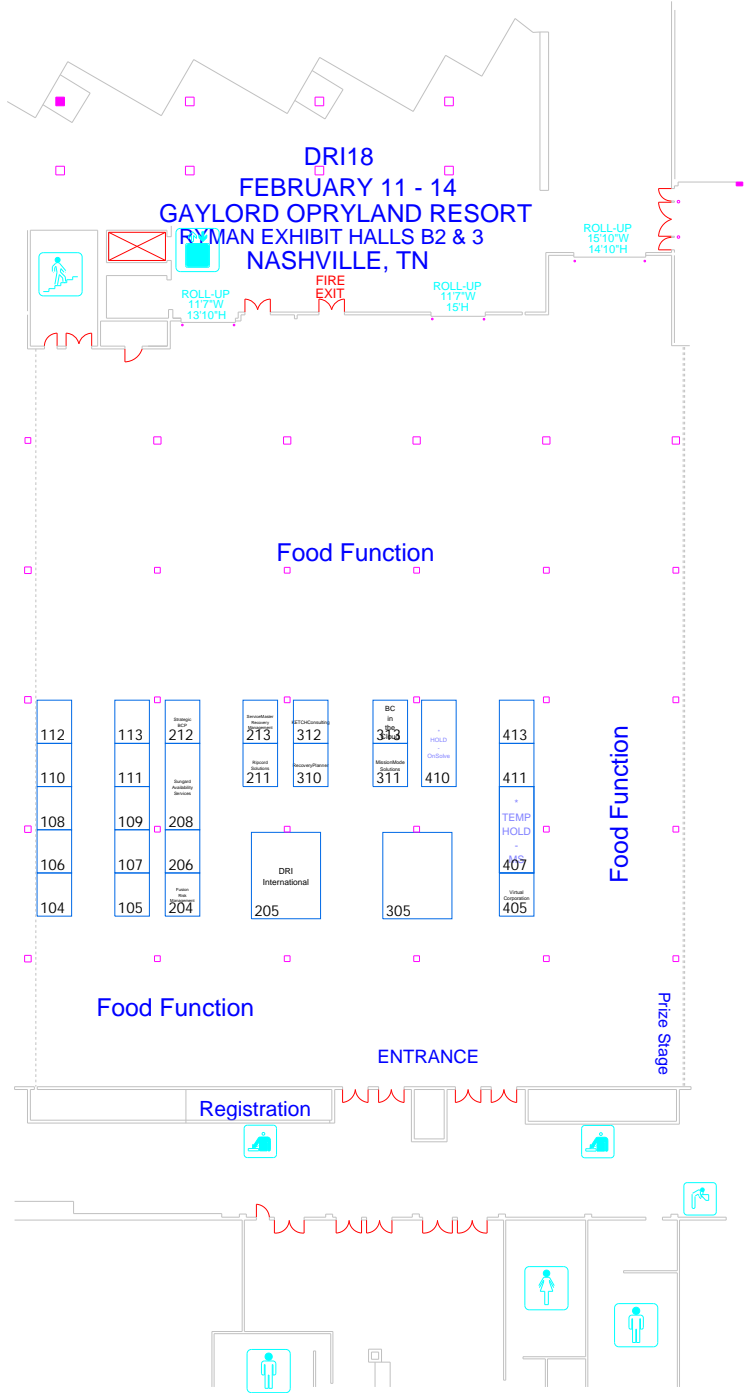

DRI18
FEBRUARY 11 - 14
GAYLORD OPRYLAND RESORT
RYMAN EXHIBIT HALLS B2 & 3
NASHVILLE, TN

Food Function

112	113	212	213	312	313	413
110	111	211	310	311	410	411
108	109	208				407
106	107	206	DRI International			405
104	105	204	205	305		

Food Function

Prize Stage

ENTRANCE

Registration